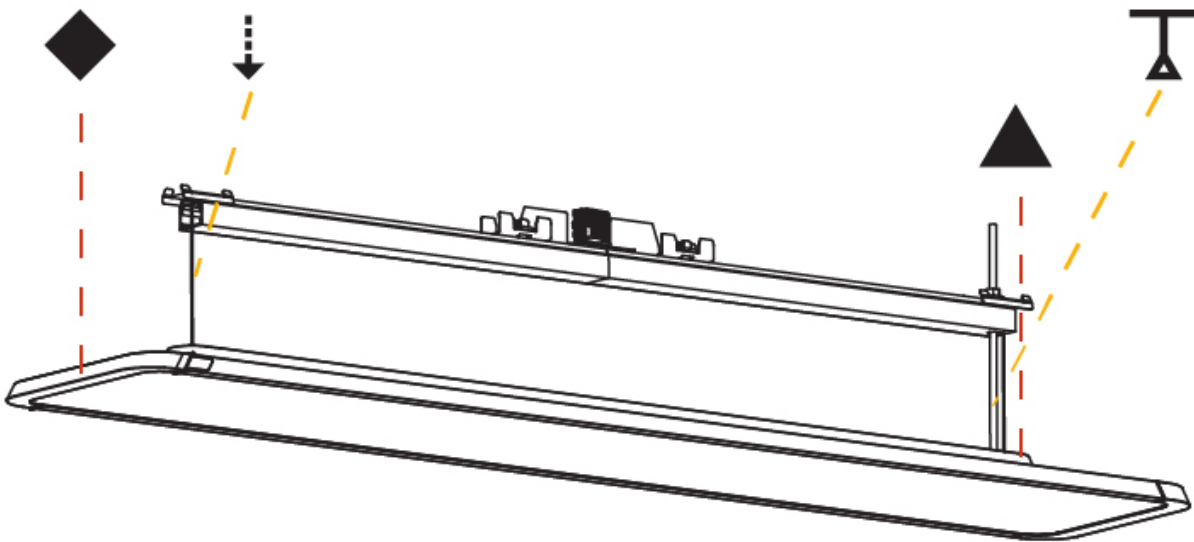

HADI-M TRACK

A380129-

PROJECT	_____
TYPE	_____
SPECIFIER	_____
QUANTITY	_____
DATE	_____

A